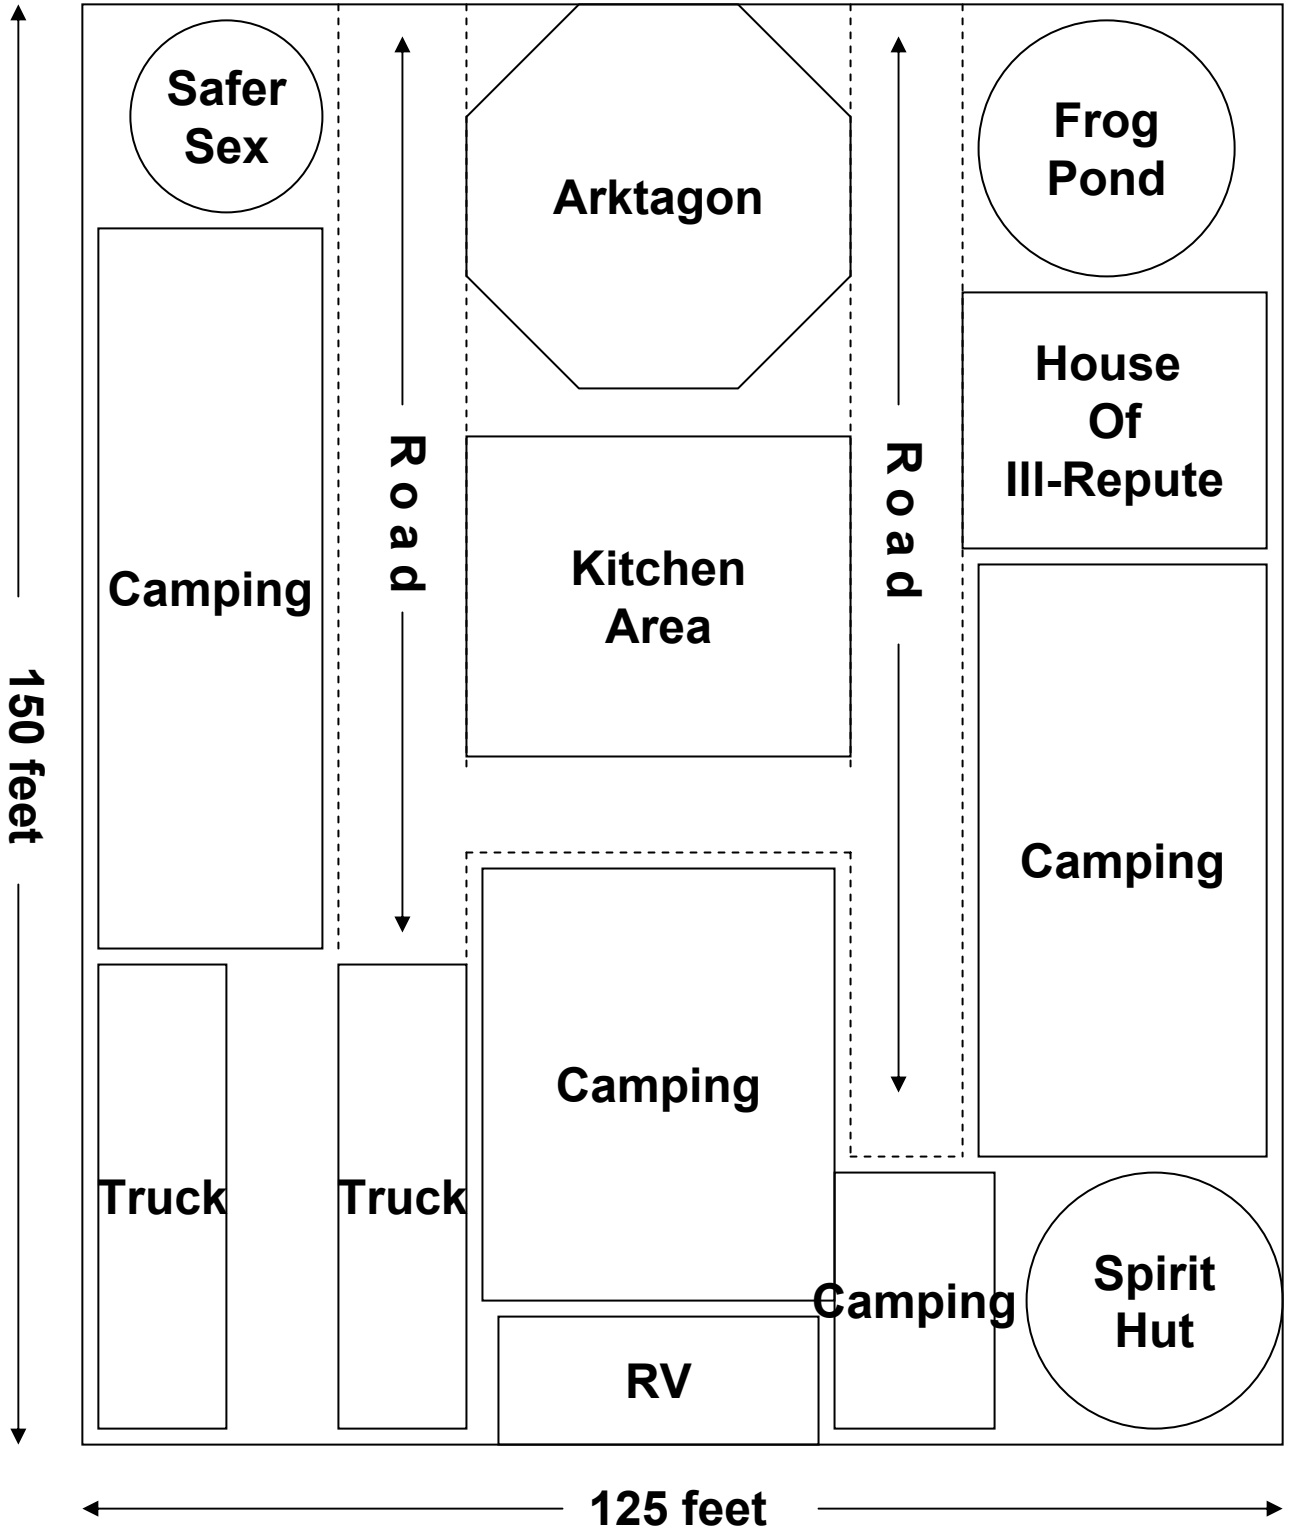

# Opera Camp

Rough scale: 1" = 20 feet